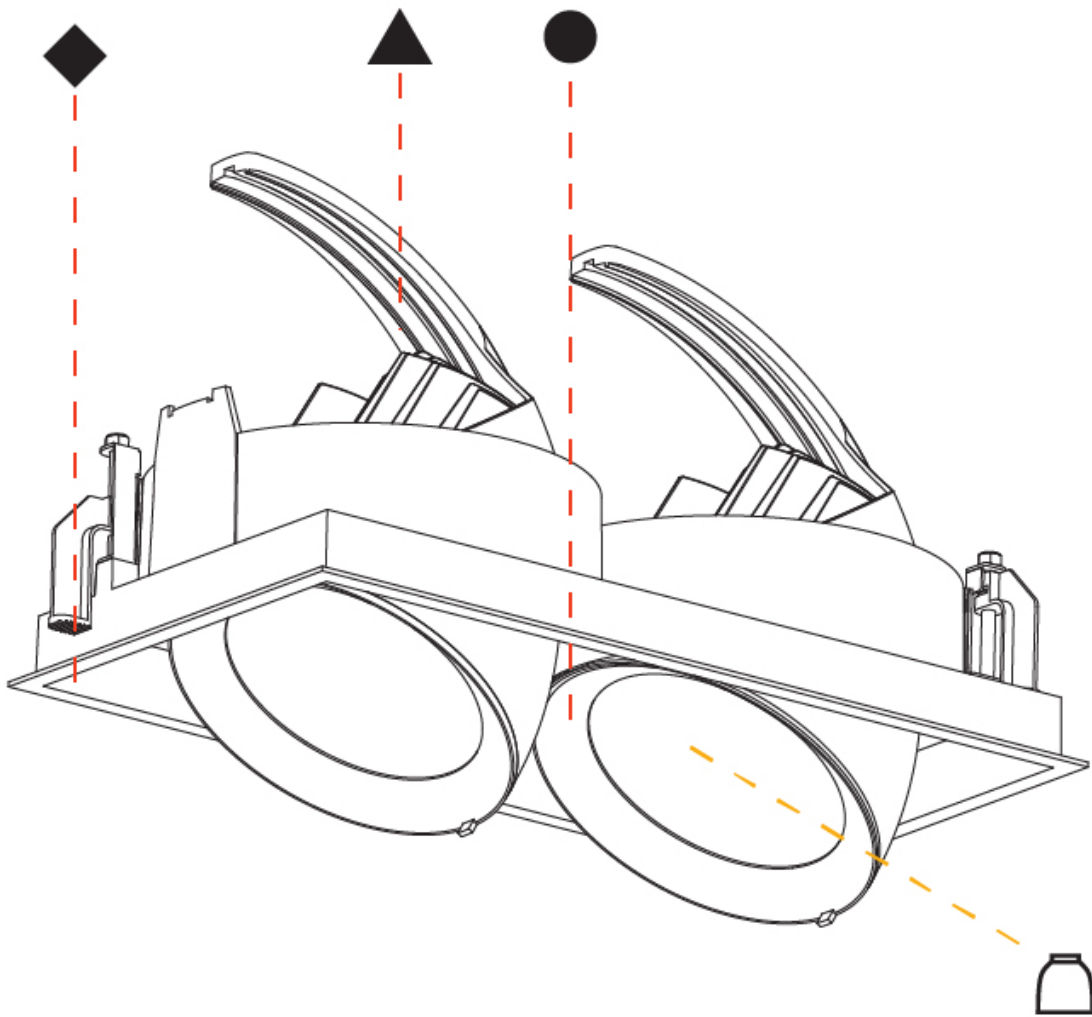

MECHANIQ SQUARE EFFICIENCY DOUBLE RECESSED

A35121-

PROJECT	_____
TYPE	_____
SPECIFIER	_____
QUANTITY	_____
DATE	_____