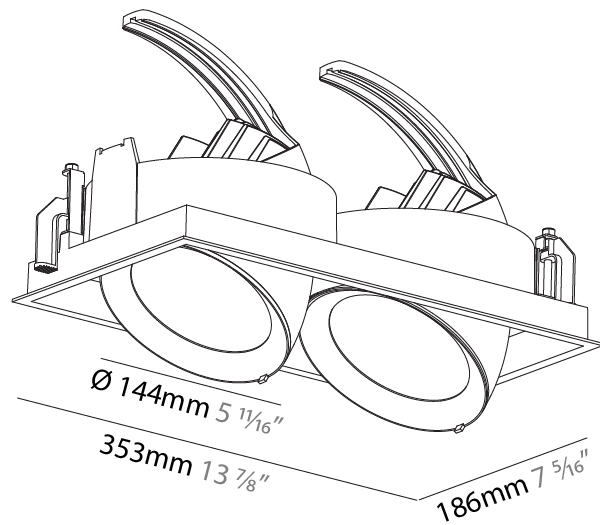

PHYSICAL

Shape: Rectangle
Diameter (mm): 144
Diameter (in): 5 11/16
Length (mm): 353
Length (in): 13 7/8
Width (mm): 186
Width (in): 7 5/16
Height (mm): 185
Height (in): 7 3/16
Ceiling Thickness (mm): 10 / 12.5 / 15
Ceiling Thickness (in): 3/8 or 1/2 or 9/16
Min. Recessing Depth (mm): 260
Min. Recessing Depth (in): 10 3/4
Light Distribution: Adjustable / Downlight
Weight (kg): 2.626
Weight (lbs): 5.79
Installation Requirement: Requires 2 Housings - See Components
Fixture Finish: SSR / BKV / CWI / CRY / HAB / LAG / UFT / ITA / RUA / RUR / MIC / FTG / MYG / TWT / LOD / PUS / FRO / FUP / KIA / POP / BLS / SPG / MEY / GOH / GUM / CHC / COM / ABZ / JAG / OBR / MOS / ROR
Fixture Material: Aluminum Die Cast
Cut-out Measurements: 342mm / 13 7/16" x 175mm / 6 7/8"

ELECTRICAL

Lamp Type: LED (Zhaga Standard)
Total Output Wattage (W): 52
Dimming: Tri-Mode (Non-Dimming and Phase Dimming (120Vac only) and 0-10V Dimming)
Driver Included: Yes
Driver Location: Recessed Housing
Driver Type: Constant Current - Universal
Housing: See components
Input Voltage (V): 120 - 277
Constant Current (MA): 700

LED

Number of LEDs: 2
Color Temperature (°K): 2700 / 3000 / 3500 / 4000
Max. Delivered Lumen (lm): 5590 / 5730 / 6027 / 6150
CRI: >90 CRI
Lamp Life (hrs): 50000

OPTICAL

Reflector: 12 / 24 / 40
Adjustability: Rotational 355°; Tilt 45°

RATINGS AND CERTIFICATIONS